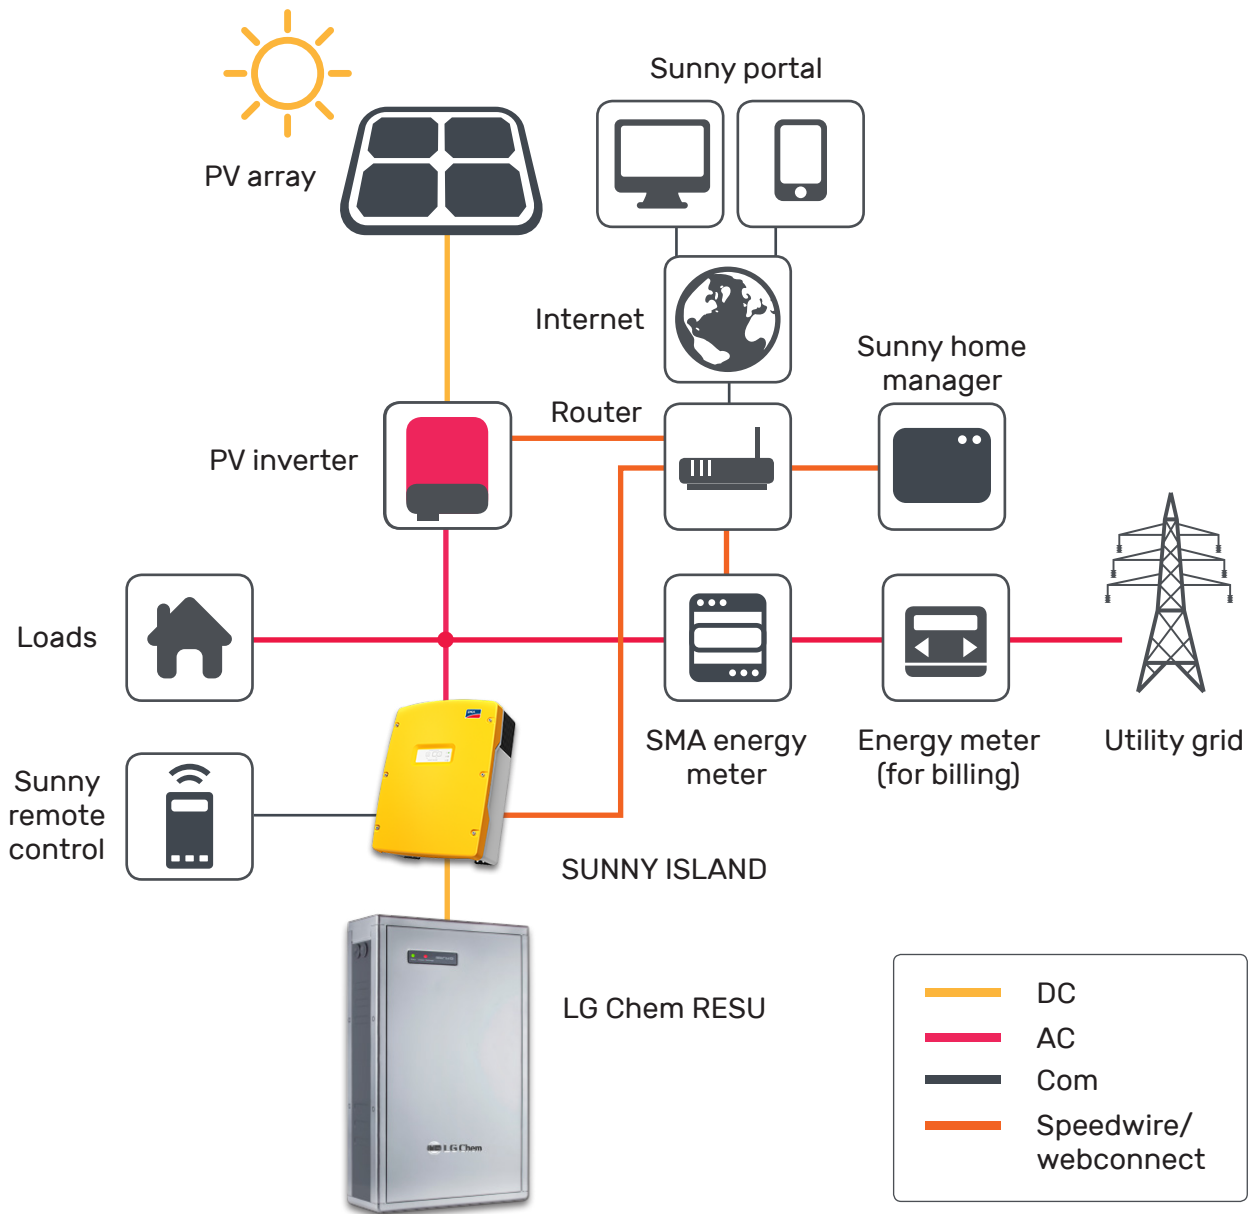

LG Chem RESU - Sunny Island Inverter

Configuration

1300 925 429

info@caresolarsolutions.com.au

Collect. Store. Save.

caresolarsolutions.com.au

All care has been taken in the preparation of this material. Care Solar Solutions Pty Ltd accepts no responsibility for any loss, damage, costs or expense (whether direct or indirect) incurred by you as a result of any errors, omissions or misrepresentation of any information on this website.